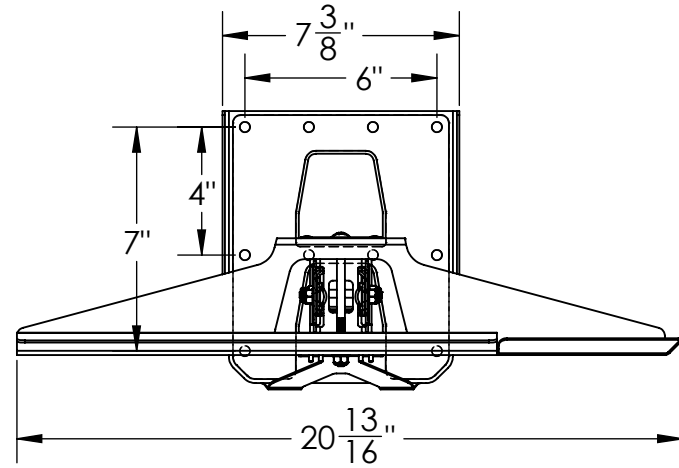

ITD1870

ITD1865

ITD1855

Inventive LLC	
In The Ditch Towing Products	
DESCRIPTION	Adjustable Keyboard Mount
PART NO.	
WEIGHT	SW-Mass LBS