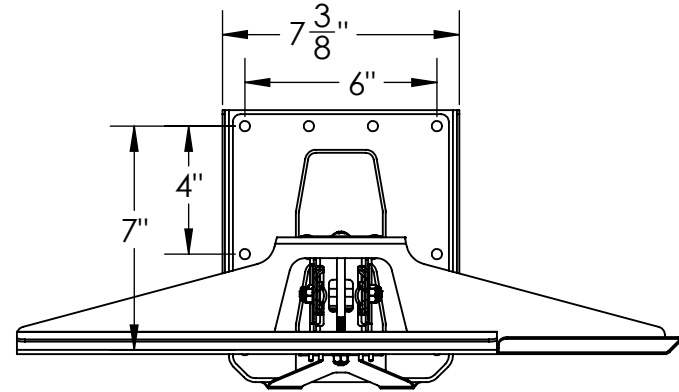

ITD1870

ITD1865

ITD1855

Inventive LLC	
In The Ditch Towing Products	
DESCRIPTION	Adjustable Keyboard Mount
PART NO.	
WEIGHT	SW-Mass LBS