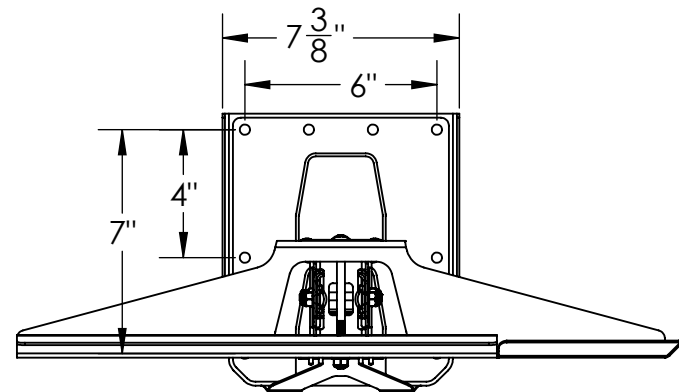

ITD1870

ITD1865

ITD1855

Inventive LLC	
In The Ditch Towing Products	
DESCRIPTION	Adjustable Keyboard Mount
PART NO.	
WEIGHT	SW-Mass LBS