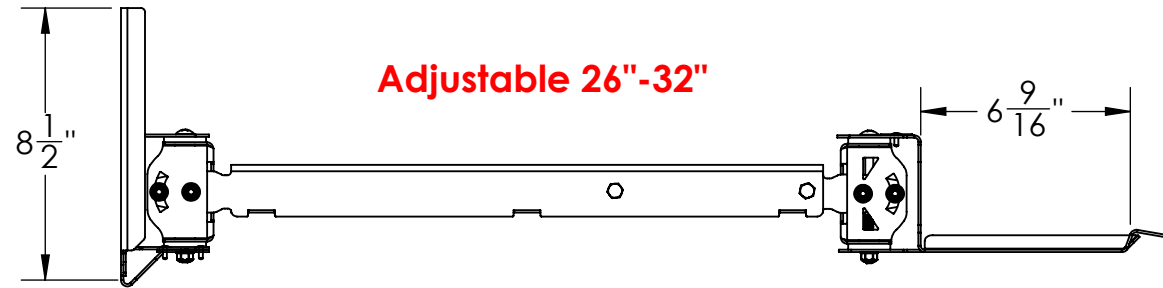

ITD1870

ITD1865

ITD1855

Inventive LLC	
In The Ditch Towing Products	
DESCRIPTION	Adjustable Keyboard Mount
PART NO.	
WEIGHT	SW-Mass LBS