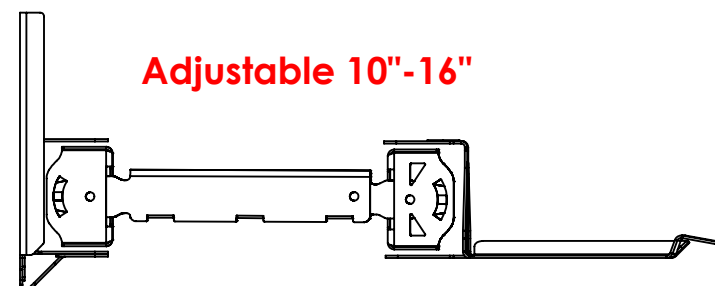

ITD1870

ITD1865

ITD1855

Inventive LLC	
In The Ditch Towing Products	
DESCRIPTION	Adjustable Keyboard Mount
PART NO.	
WEIGHT	SW-Mass LBS