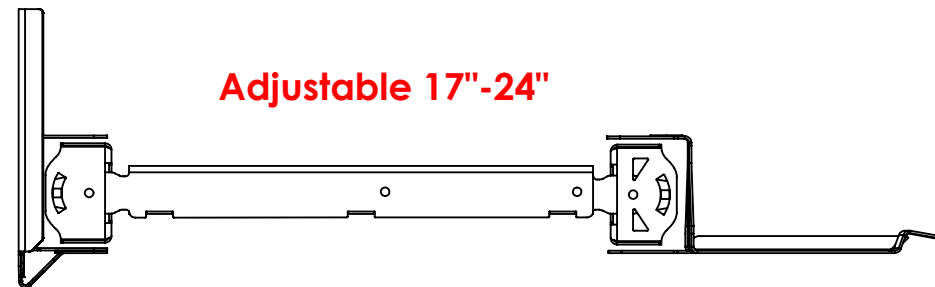

ITD1870

ITD1865

ITD1855

Inventive LLC	
In The Ditch Towing Products	
DESCRIPTION	Adjustable Keyboard Mount
PART NO.	
WEIGHT	SW-Mass LBS