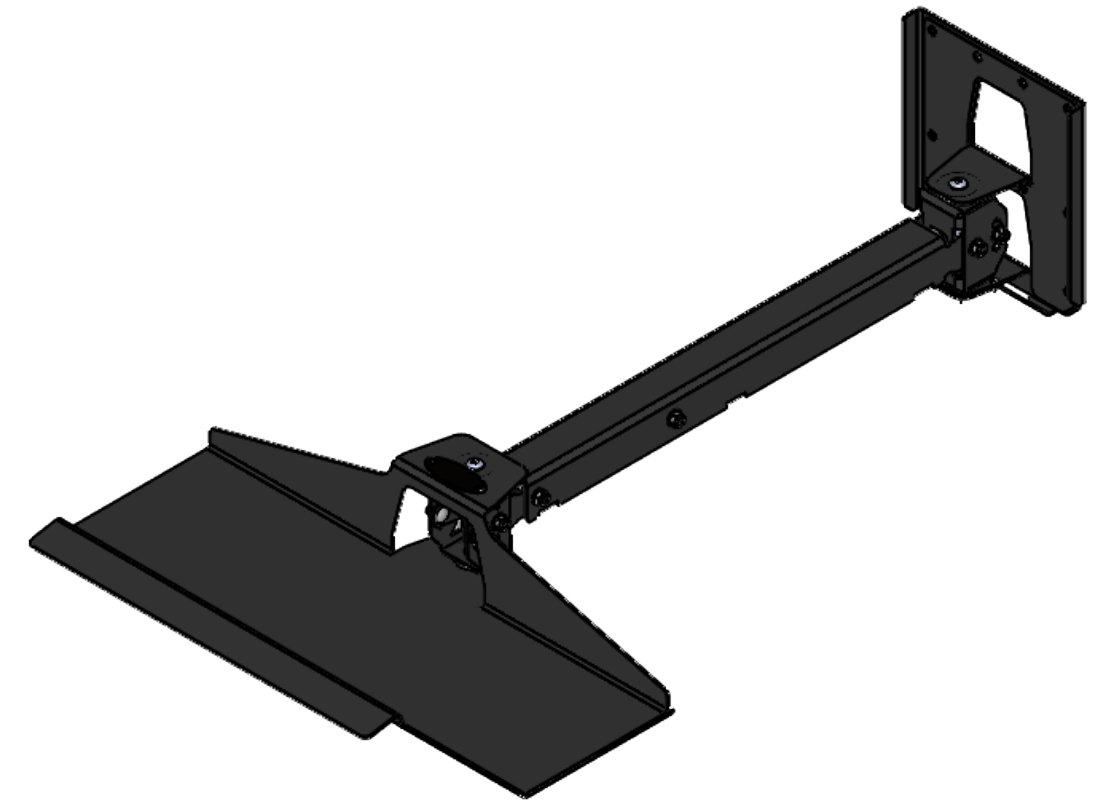

ITD1870

ITD1865

ITD1855

Inventive LLC	
In The Ditch Towing Products	
DESCRIPTION	Adjustable Keyboard Mount
PART NO.	
WEIGHT	SW-Mass LBS