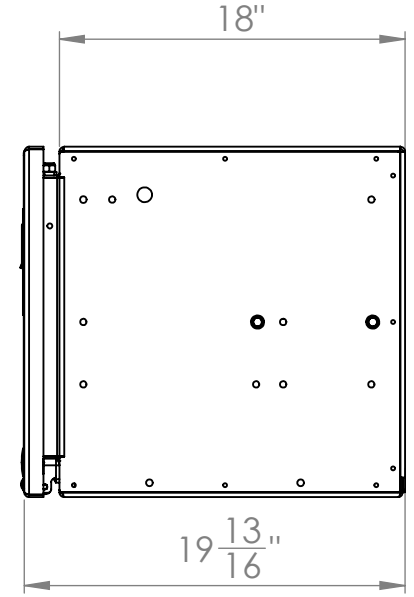

19 <sup>13</sup>/<sub>16</sub>"

18 <sup>1</sup>/<sub>4</sub>"

60"

18"

19 <sup>13</sup>/<sub>16</sub>"

|                              |             |
|------------------------------|-------------|
| <b>Inventive LLC</b>         |             |
| In The Ditch Towing Products |             |
| DESCRIPTION                  |             |
| <b>60" Underbody Toolbox</b> |             |
| PART NO. ITD1660             |             |
| WEIGHT                       | SW-Mass LBS |

**Inventive LLC**

In The Ditch Towing Products

DESCRIPTION

60" Underbody Toolbox

PART NO. ITD1660

WEIGHT SW-Mass LBS