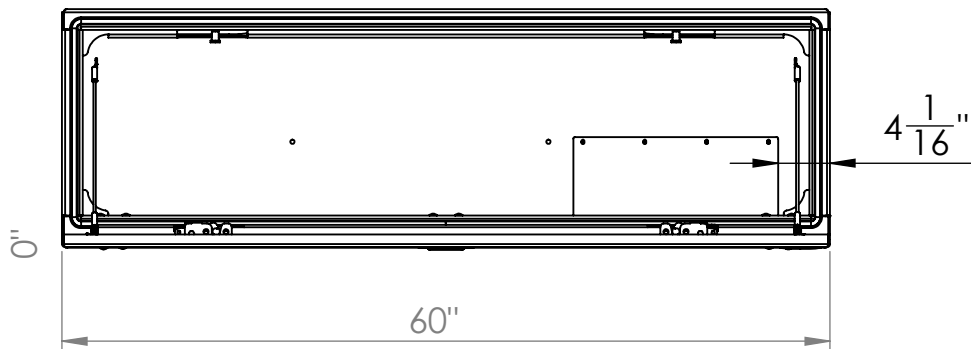

19 <sup>13</sup>/<sub>16</sub>"

18 <sup>1</sup>/<sub>4</sub>"

60"

18"

19 <sup>13</sup>/<sub>16</sub>"

|                              |             |
|------------------------------|-------------|
| <b>Inventive LLC</b>         |             |
| In The Ditch Towing Products |             |
| DESCRIPTION                  |             |
| <b>60" Underbody Toolbox</b> |             |
| PART NO. ITD1660             |             |
| WEIGHT                       | SW-Mass LBS |

**Inventive LLC**

In The Ditch Towing Products

DESCRIPTION

60" Underbody Toolbox

PART NO. ITD1660

WEIGHT SW-Mass LBS