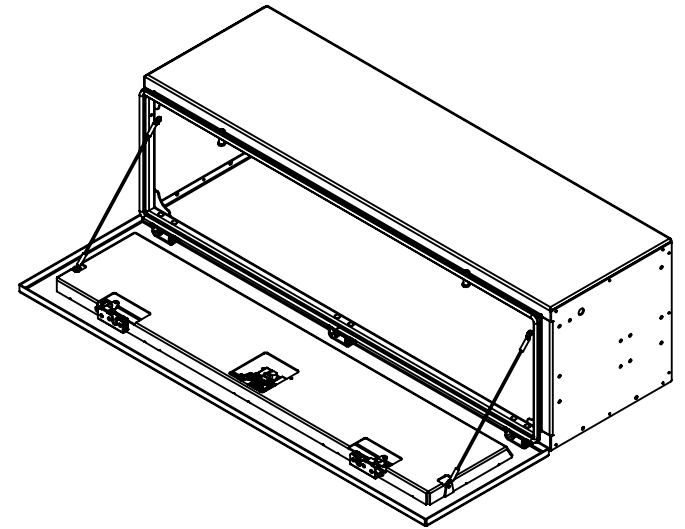

19 <sup>13</sup>/<sub>16</sub>"

18 <sup>1</sup>/<sub>4</sub>"

60"

18"

19 <sup>13</sup>/<sub>16</sub>"

|                              |             |
|------------------------------|-------------|
| <b>Inventive LLC</b>         |             |
| In The Ditch Towing Products |             |
| DESCRIPTION                  |             |
| <b>60" Underbody Toolbox</b> |             |
| PART NO. ITD1660             |             |
| WEIGHT                       | SW-Mass LBS |

**Inventive LLC**

In The Ditch Towing Products

DESCRIPTION

60" Underbody Toolbox

PART NO. ITD1660

WEIGHT SW-Mass LBS