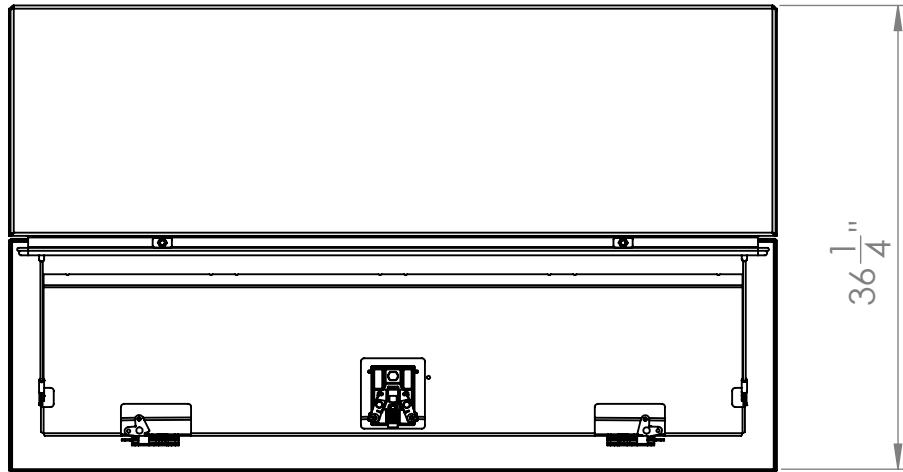

19 <sup>13</sup>/<sub>16</sub>"

18 <sup>1</sup>/<sub>4</sub>"

60"

18"

19 <sup>13</sup>/<sub>16</sub>"

|                              |             |
|------------------------------|-------------|
| <b>Inventive LLC</b>         |             |
| In The Ditch Towing Products |             |
| DESCRIPTION                  |             |
| <b>60" Underbody Toolbox</b> |             |
| PART NO. ITD1660             |             |
| WEIGHT                       | SW-Mass LBS |

**Inventive LLC**

In The Ditch Towing Products

DESCRIPTION

60" Underbody Toolbox

PART NO. ITD1660

WEIGHT SW-Mass LBS