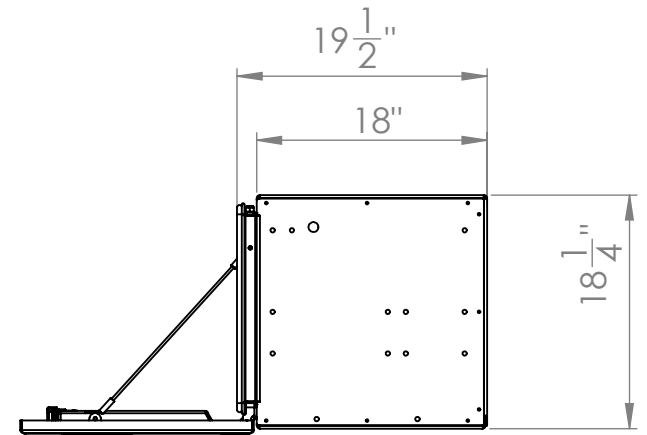

19 <sup>13</sup>/<sub>16</sub>"

18 <sup>1</sup>/<sub>4</sub>"

60"

18"

19 <sup>13</sup>/<sub>16</sub>"

|                              |             |
|------------------------------|-------------|
| <b>Inventive LLC</b>         |             |
| In The Ditch Towing Products |             |
| DESCRIPTION                  |             |
| <b>60" Underbody Toolbox</b> |             |
| PART NO. ITD1660             |             |
| WEIGHT                       | SW-Mass LBS |

**Inventive LLC**

In The Ditch Towing Products

DESCRIPTION

60" Underbody Toolbox

PART NO. ITD1660

WEIGHT SW-Mass LBS