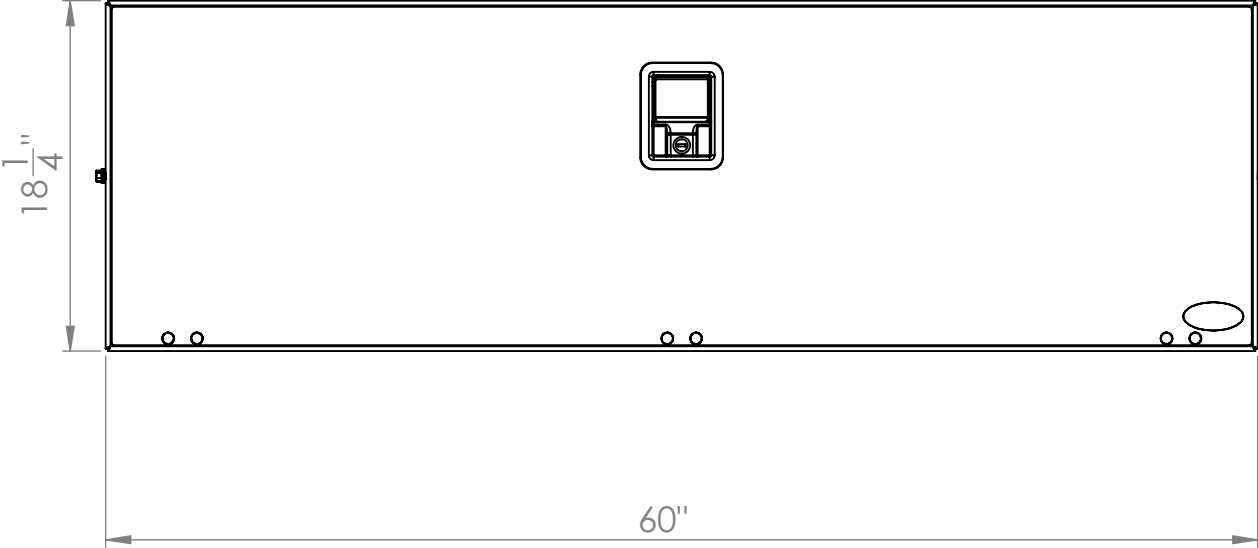

19 <sup>13</sup>/<sub>16</sub>"

18 <sup>1</sup>/<sub>4</sub>"

60"

18"

19 <sup>13</sup>/<sub>16</sub>"

|                              |             |
|------------------------------|-------------|
| <b>Inventive LLC</b>         |             |
| In The Ditch Towing Products |             |
| DESCRIPTION                  |             |
| <b>60" Underbody Toolbox</b> |             |
| PART NO. ITD1660             |             |
| WEIGHT                       | SW-Mass LBS |

**Inventive LLC**

In The Ditch Towing Products

DESCRIPTION

60" Underbody Toolbox

PART NO. ITD1660

WEIGHT SW-Mass LBS