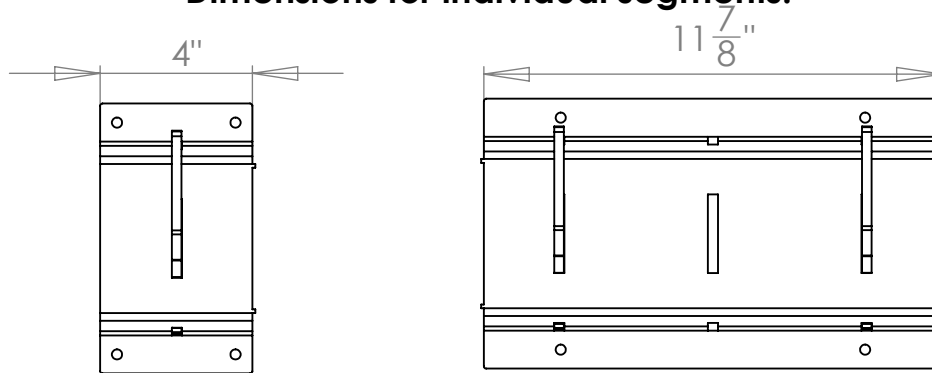

**Dimensions for individual segments.**

Dimensions for reference only.

In The Ditch Towing Products	
PART NAME XL 3 in 1 Rack	
SIZE PART NO. <b>A</b> ITD1249	
SHEET SCALE 1:5	SHEET 1 of 1