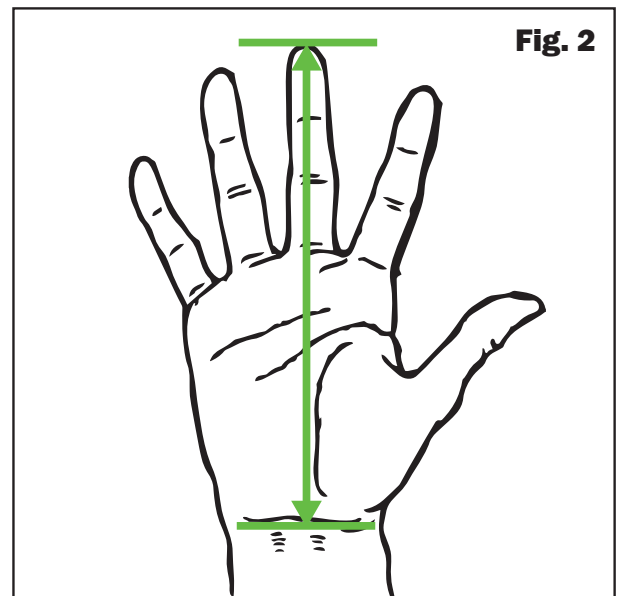

24/7 GLOVES

ITD1726

WHAT SIZE GLOVE FITS YOU

1. If you are right handed, measure your right hand. If you are left handed, measure your left hand.
2. At the widest part of your hand, measure the circumference using a piece of string. (Fig. 1)
3. Measure the length of your hand from the base to longest fingertip. (Fig. 2)
4. Choose the longest measurement, and refer to the size chart below.

24/7 GLOVES SIZE CHART	
SIZE	LENGTH
SMALL	7" - 7 ½"
MEDIUM	8" - 8 ½"
LARGE	9" - 10"
EXTRA LARGE	10 ½" - 11"

With a proper fit the 24/7 Glove will be snug and comfortable.

208-587-7960
www.intheditch.com