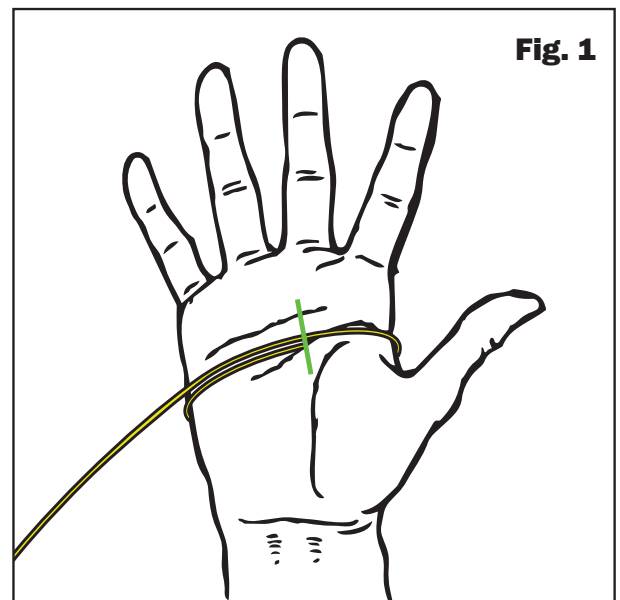

24/7 GLOVES

ITD1726

WHAT SIZE GLOVE FITS YOU

1. If you are right handed, measure your right hand. If you are left handed, measure your left hand.
2. At the widest part of your hand, measure the circumference using a piece of string. (Fig. 1)
3. Measure the length of your hand from the base to longest fingertip. (Fig. 2)
4. Choose the longest measurement, and refer to the size chart below.

24/7 GLOVES SIZE CHART	
SIZE	LENGTH
SMALL	7" - 7 ½"
MEDIUM	8" - 8 ½"
LARGE	9" - 10"
EXTRA LARGE	10 ½" - 11"

With a proper fit the 24/7 Glove will be snug and comfortable.

208-587-7960
www.intheditch.com