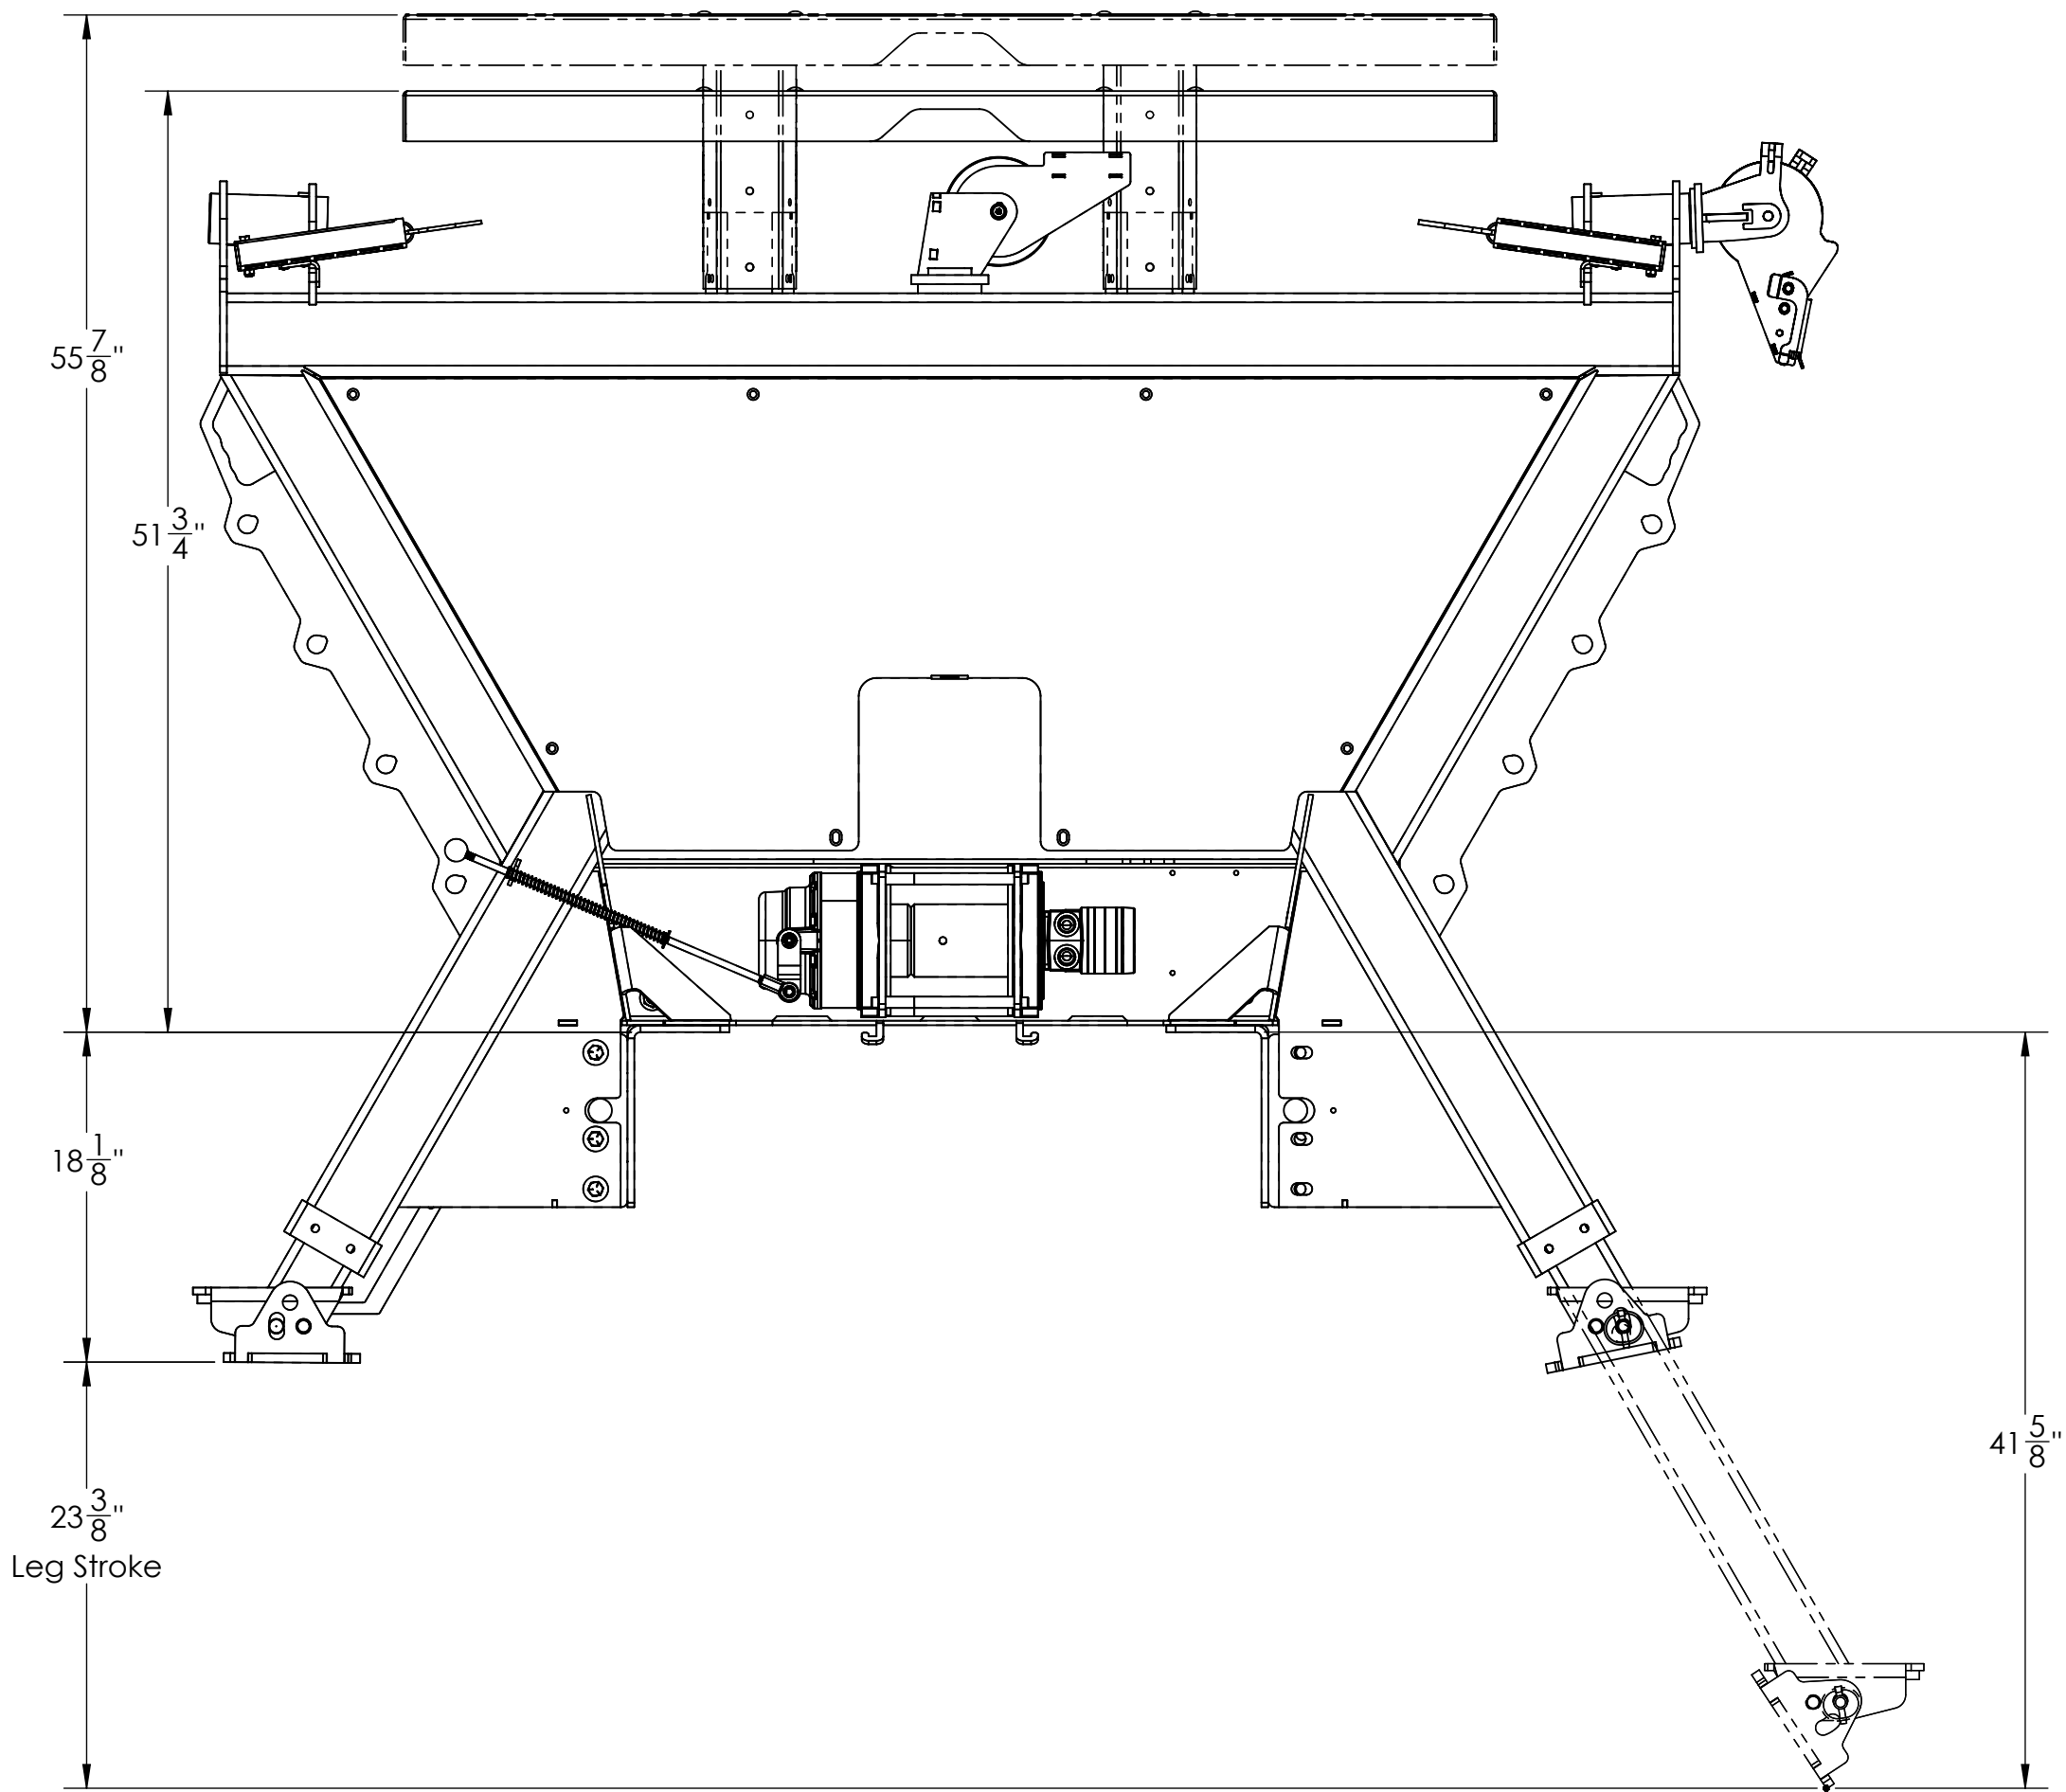

Note: Dimensions may vary depending on vehicle and mounting plates used.

Inventive LLC In The Ditch Towing Products
DESCRIPTION SP8500
PART NO. ITD4880
WEIGHT 800.20 LBS

Inventive LLC In The Ditch Towing Products	
DESCRIPTION	SP8500
PART NO.	ITD4880
WEIGHT	800.20 LBS