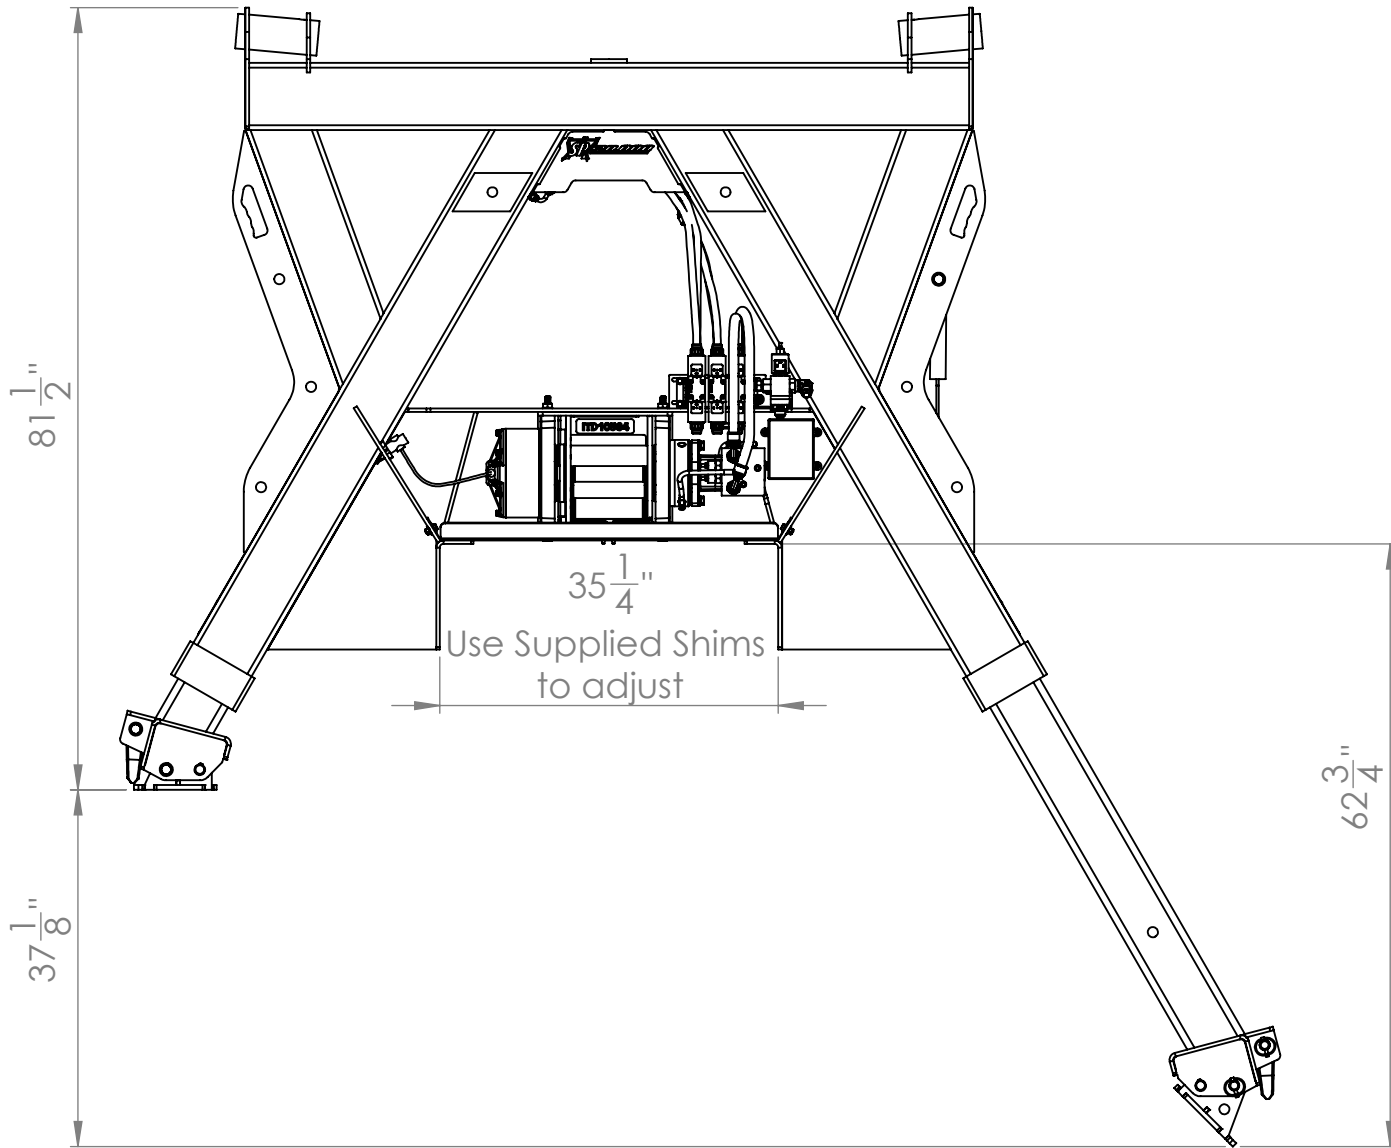

<b>Inventive LLC</b>	
In The Ditch Towing Products	
DESCRIPTION SP20000	
PART NO. ITD4700	
WEIGHT	1521.98 LBS

<b>Inventive LLC</b>	
In The Ditch Towing Products	
DESCRIPTION SP20000	
PART NO. ITD4700	
WEIGHT 1521.98 LBS	