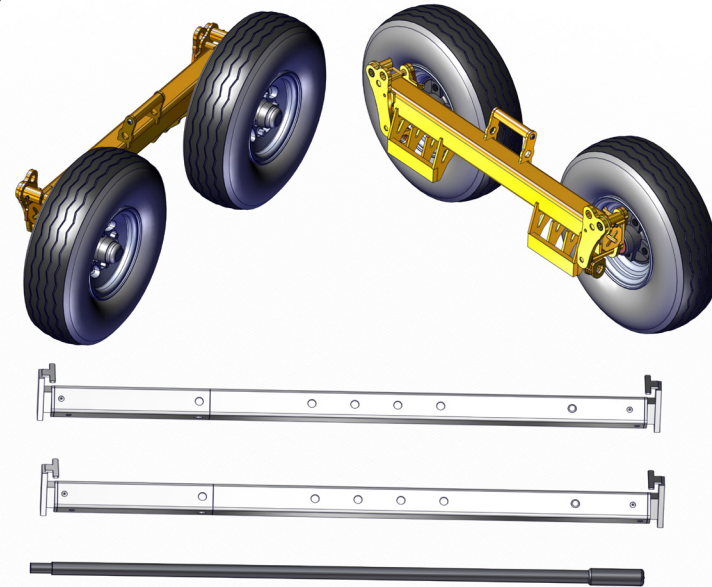

XD™ DOLLY

ITD2490 XD Dolly Set
(5.70 - 8 Tuff Coat Black, Aluminum Wheels)

ITD2490P XD Dolly Set
(5.70 - 8 Zinc Plated, Aluminum Wheels)

ITEM#	DESCRIPTION	PART #
1	XD DOLLY ASSEMBLY	ITD1490
2	CAM LOCK REBUILD KIT	ITD7166
3	XD HUB ASSEMBLY (INCLUDES #4, #5, #6, #7, #8, #9, #10)	ITD7003
4	GREASE SEAL	ITD7011
5	REPLACEMENT BEARING & RACE	ITD7118
6	4 ON 4" HUB	ITD7010
7	WASHER	ITD7005
8	CASTLE NUT	ITD7004
9	COTTER PIN	ITD7006
10	DUST CAP	ITD7013
11	CHROME ACORN NUT	ITD7097
12	5.70 X 8 ALUMINUM WHEEL TIRE PACKAGE	ITD7096
-	ALUMINUM WHEEL (ONLY)	ITD7093
-	5.70 X 8 LOAD RANGE C TIRE (ONLY)	ITD7093
13	ALUMINUM HANDLE	ITD6562
14	XD DOLLY FRAME (BARE)	ITD1492
15 *	LEFT HAND REPLACEMENT SPINDLE ASSEMBLY	ITD6364
16 **	RIGHT HAND REPLACEMENT SPINDLE ASSEMBLY	ITD6363

* Replacement spindles ship in bare metal. Customer must paint after installation
 ** Welding required. See pg 21 for installation instructions