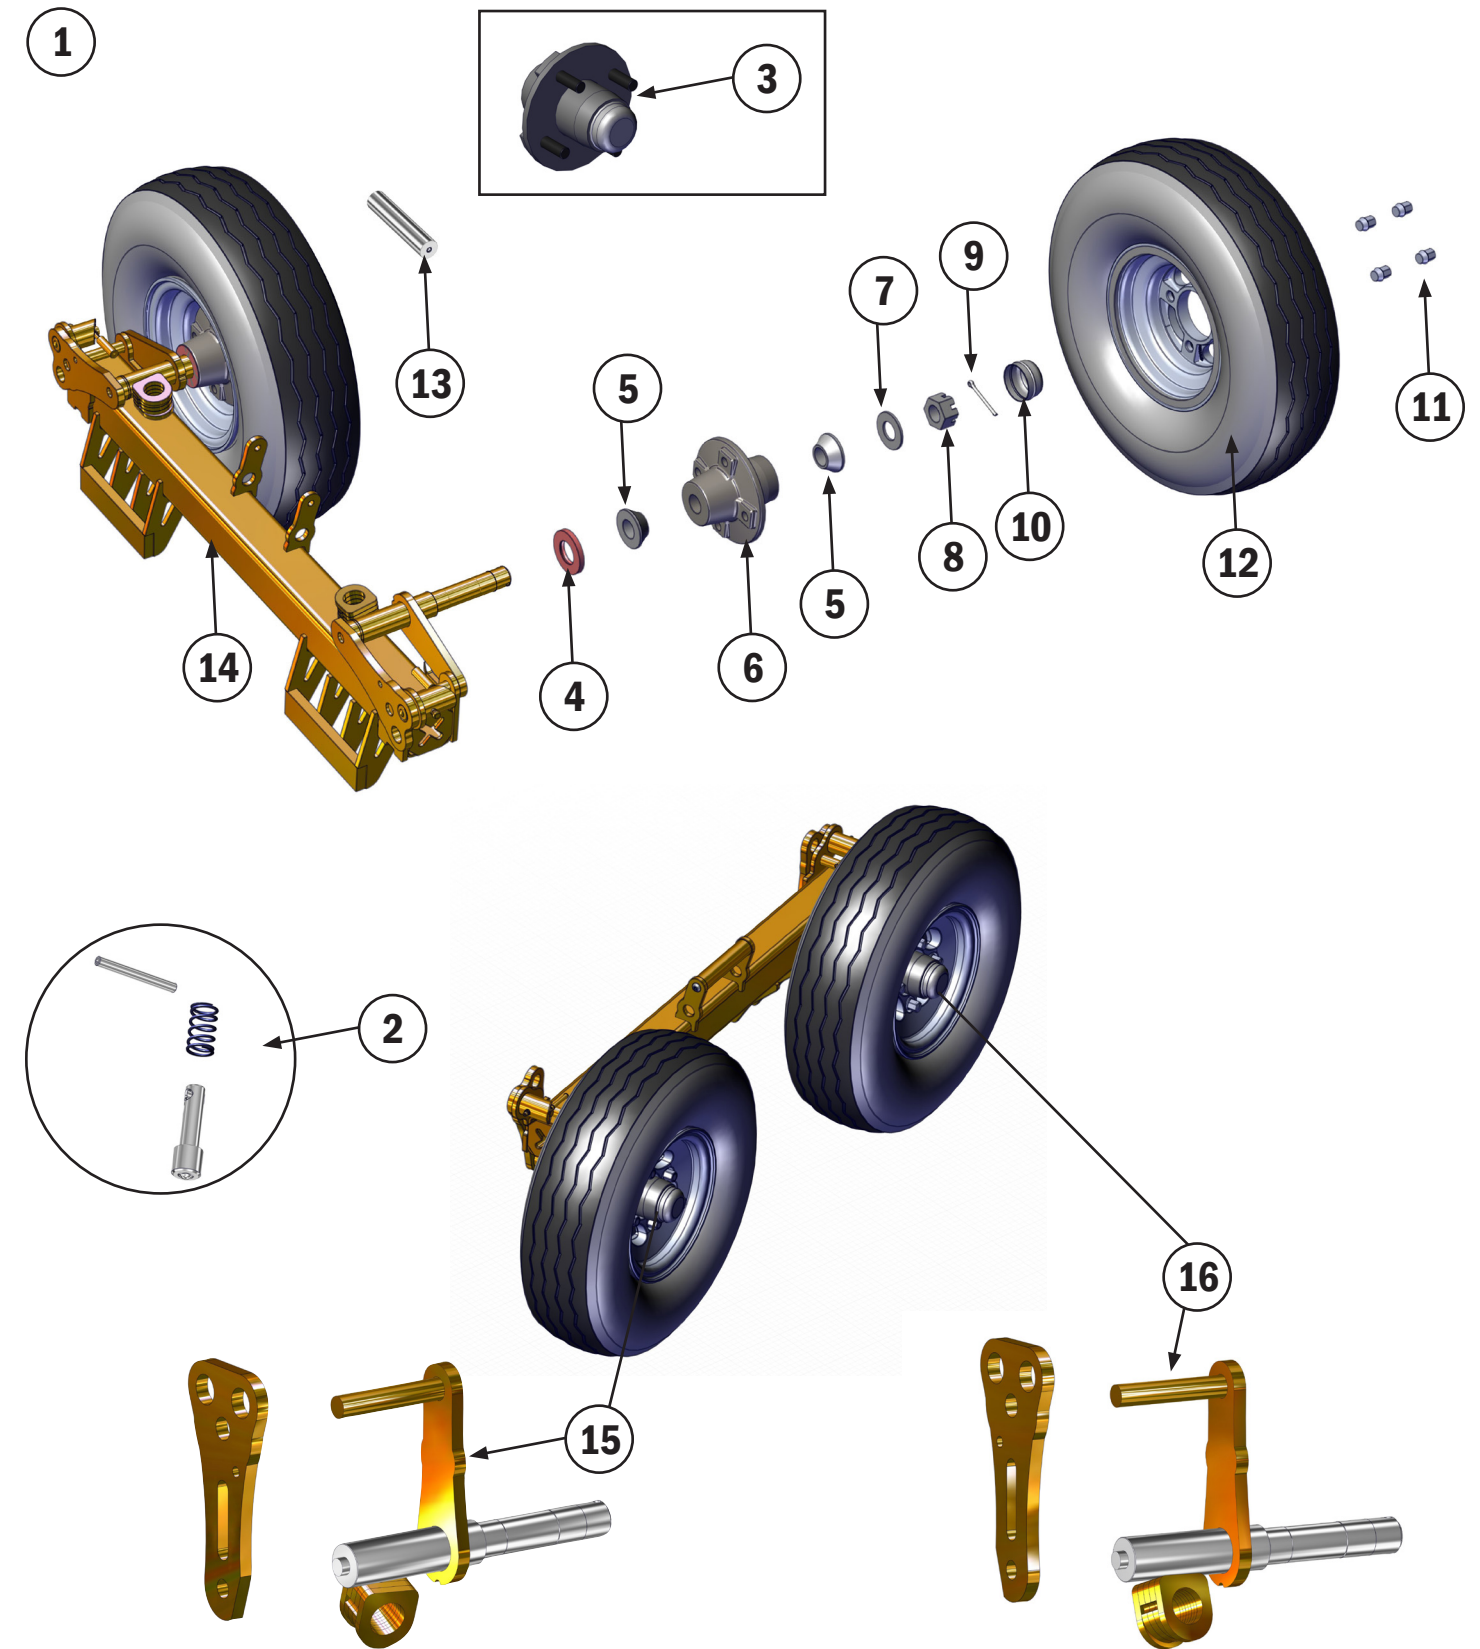

XD™ DOLLY

ITD2490 XD Dolly Set
(5.70 - 8 Tuff Coat Black, Aluminum Wheels)

ITD2490P XD Dolly Set
(5.70 - 8 Zinc Plated, Aluminum Wheels)

ITEM#	DESCRIPTION	PART #
1	XD DOLLY ASSEMBLY	ITD1490
2	CAM LOCK REBUILD KIT	ITD7166
3	XD HUB ASSEMBLY (INCLUDES #4, #5, #6, #7, #8, #9, #10)	ITD7003
4	GREASE SEAL	ITD7011
5	REPLACEMENT BEARING & RACE	ITD7118
6	4 ON 4" HUB	ITD7010
7	WASHER	ITD7005
8	CASTLE NUT	ITD7004
9	COTTER PIN	ITD7006
10	DUST CAP	ITD7013
11	CHROME ACORN NUT	ITD7097
12	5.70 X 8 ALUMINUM WHEEL TIRE PACKAGE	ITD7096
-	ALUMINUM WHEEL (ONLY)	ITD7093
-	5.70 X 8 LOAD RANGE C TIRE (ONLY)	ITD7093
13	ALUMINUM HANDLE	ITD6562
14	XD DOLLY FRAME (BARE)	ITD1492
15 *	LEFT HAND REPLACEMENT SPINDLE ASSEMBLY	ITD6364
16 **	RIGHT HAND REPLACEMENT SPINDLE ASSEMBLY	ITD6363

* Replacement spindles ship in bare metal. Customer must paint after installation
 ** Welding required. See pg 21 for installation instructions