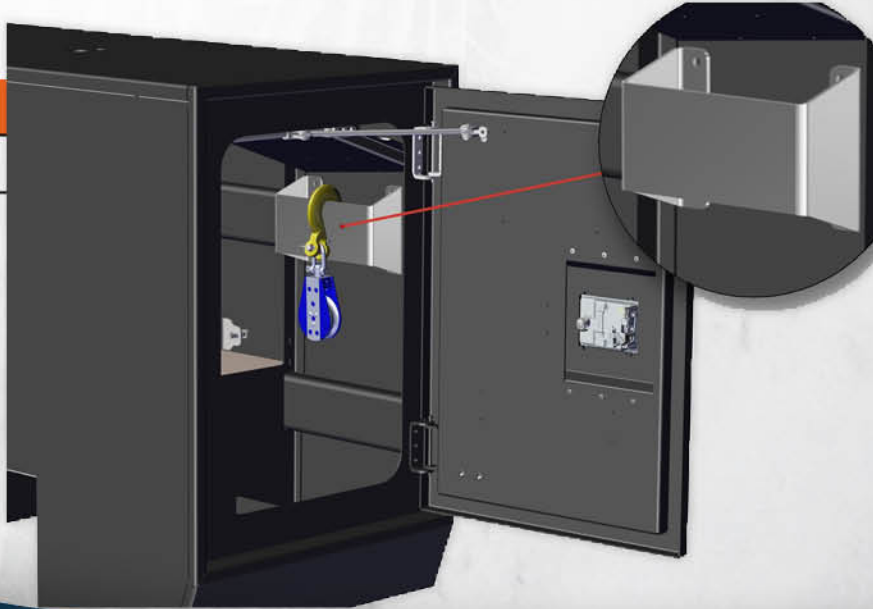

208-587-7960 ▪ www.intheditch.com
3195 Industrial Way ▪ Mountain Home, ID 83647