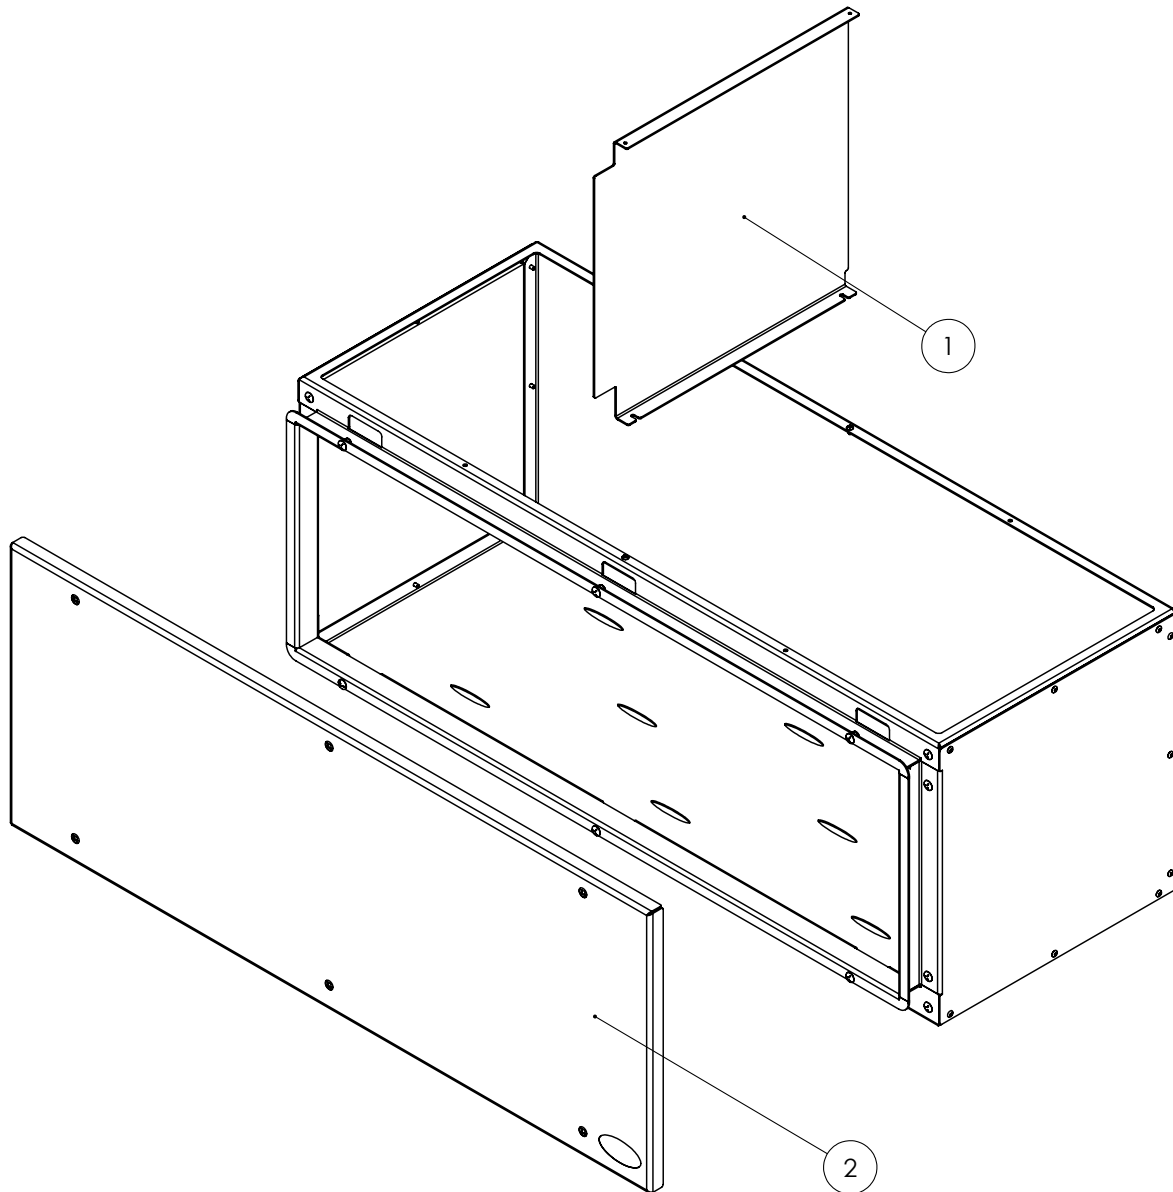

WORKMAN SERIES STORAGE BOX

REPLACEMENT PARTS

208-587-7960
WWW.INTHEDITCH.COM

REPLACEMENT PARTS

| ITEM # | PART # | DESCRIPTION | QTY |
|-----------------------------------|----------|---|-----|
| WORKMAN SERIES STORAGE BOX | | | |
| 1 | ITD25133 | Workman Series Storage Box Divider | 1 |
| 2 | ITD25146 | 48" Workman Series Storage Box Front Panel Assembly | 1 |
| 2 | ITD25147 | 36" Workman Series Storage Box Front Panel Assembly | 1 |

| PART # | DESCRIPTION |
|-----------------------------------|--------------------------------|
| Workman Series Storage Box | |
| ITD25135 | 36" Workman Series Storage Box |
| ITD25112 | 48" Workman Series Storage Box |