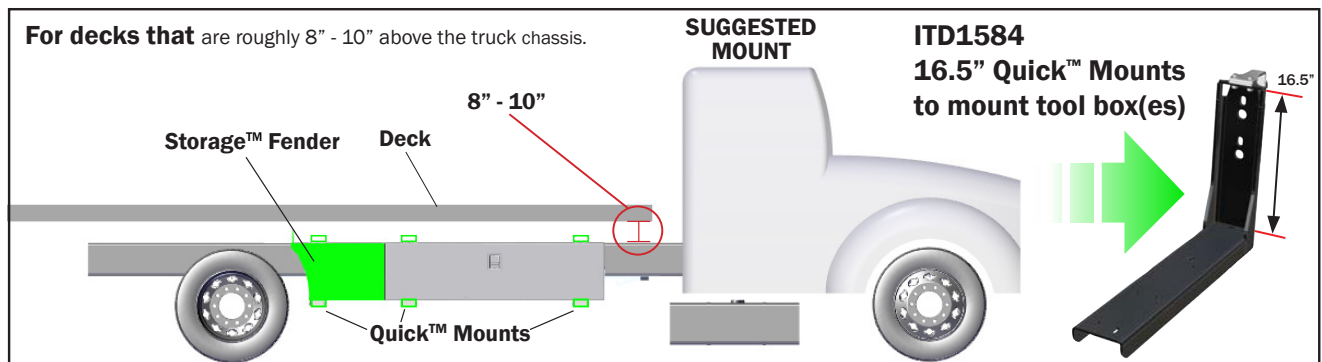

Part Number	Description	Bottom	Top	Height
ITD2541	Storage™ Fender Set 42.75" (includes 1R & 1L fender with SS Panels installed)	42.75"	50.75"	18.25"
ITD1541 (R-L)	Storage™ Fender 42.75" (with SS Panels installed, Specify Right or Left Fender)	42.75"	50.75"	18.25"
Replacement Parts for 42.75" Storage™ Fenders				
ITD4600 (R-L)	42.75" Stainless Steel Panel (Specify Right or Left Fender)	42.75"	50.75"	18.25"
ITD2542	Storage™ Fender Set 34.75" (includes 1R & 1L fender with SS Panels installed)	34.75"	42.75"	18.25"
ITD1542 (R-L)	Storage™ Fender 34.75" (with SS Panels installed, Specify Right or Left Fender)	34.75"	42.75"	18.25"
Replacement Parts for 34.75" Storage™ Fenders				
ITD4601 (R-L)	34.75" Stainless Steel Panel (Specify Right or Left Fender)	34.75"	42.75"	18.25"
ITD2543	Storage™ Fender Set 24.25" (includes 1R & 1L fender with SS Panels installed)	24.25"	32.25"	18.25"
ITD1543 (R-L)	Storage™ Fender 24.25" (with SS Panels installed, Specify Right or Left Fender)	24.25"	32.25"	18.25"
Replacement Parts for 24.25" Storage™ Fenders				
ITD4602 (R-L)	24.25" Stainless Steel Panel (Specify Right or Left Fender)	24.25"	32.25"	18.25"
ITD2544	Storage™ Fender Set 16.75" (includes 1R & 1L fender with SS Panels installed)	16.75"	24.75"	18.25"
ITD1544 (R-L)	Storage™ Fender 16.75" (with SS Panels installed, Specify Right or Left Fender)	16.75"	24.75"	18.25"
Replacement Parts for 16.75" Storage™ Fenders				
ITD4603 (R-L)	16.75" Stainless Steel Panel (Specify Right or Left Fender)	16.75"	24.75"	18.25"
General Replacement Parts				
ITD7117	Rubber Guard for all storage™ fenders			
ITD6331	Rubber Guard backing plate for all storage™ fenders