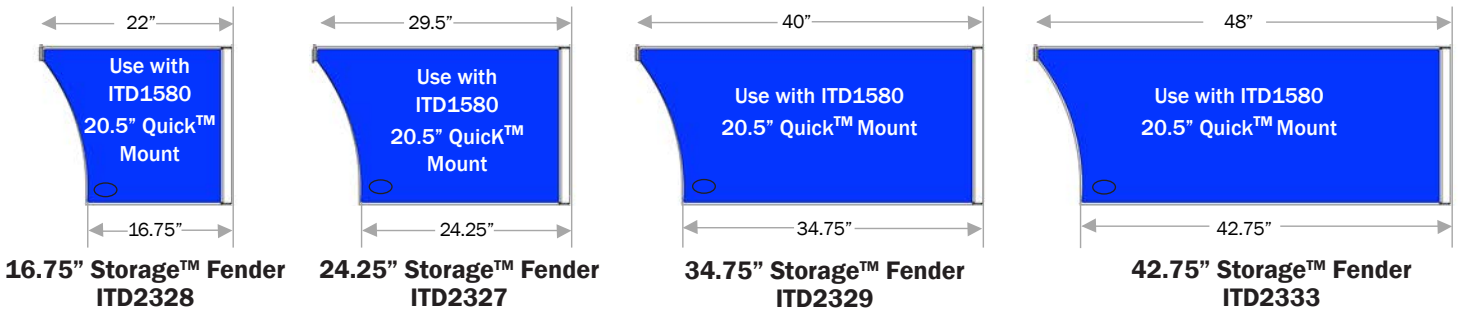

Storage™ Fenders for use with 20.5" Quick™ Mount (ITD1580)

Part Number	Description	Bottom	Top	Height
ITD2333	Storage™ Fender Set 42.75" (includes 1R & 1L fender with SS Panels installed)	42.75"	48"	18.25"
ITD1333 (R-L)	Storage™ Fender 42.75" (with SS Panels installed, Specify Right or Left Fender)	42.75"	48"	18.25"
Replacement Parts for 42.75" Storage™ Fenders				
ITD1335 (R-L)	42.75" Stainless Steel Panel (Specify Right or Left Fender)	42.75"	48"	18.25"
ITD2329	Storage™ Fender Set 34.75" (includes 1R & 1L fender with SS Panels installed)	34.75"	40"	18.25"
ITD1329 (R-L)	Storage™ Fender 34.75" (with SS Panels installed, Specify Right or Left Fender)	34.75"	40"	18.25"
Replacement Parts for 34.75" Storage™ Fenders				
ITD1334 (R-L)	34.75" Stainless Steel Panel (Specify Right or Left Fender)	34.75"	40"	18.25"
ITD2327	Storage™ Fender Set 24.25" (includes 1R & 1L fender with SS Panels installed)	24.25"	29.5"	18.25"
ITD1327 (R-L)	Storage™ Fender 24.25" (with SS Panels installed, Specify Right or Left Fender)	24.25"	29.5"	18.25"
Replacement Parts for 24.25" Storage™ Fenders				
ITD1308 (R-L)	24.25" Stainless Steel Panel (Specify Right or Left Fender)	24.25"	29.5"	18.25"
ITD2328	Storage™ Fender Set 16.75" (includes 1R & 1L fender with SS Panels installed)	16.75"	22"	18.25"
ITD1328 (R-L)	Storage™ Fender 16.75" (with SS Panels installed, Specify Right or Left Fender)	16.75"	22"	18.25"
Replacement Parts for 16.75" Storage™ Fenders				
ITD1332 (R-L)	16.75" Stainless Steel Panel (Specify Right or Left Fender)	16.75"	22"	18.25"
General Replacement Parts				
ITD7117	Rubber Guard for all storage™ fenders			
ITD6331	Rubber Guard backing plate for all storage™ fenders			