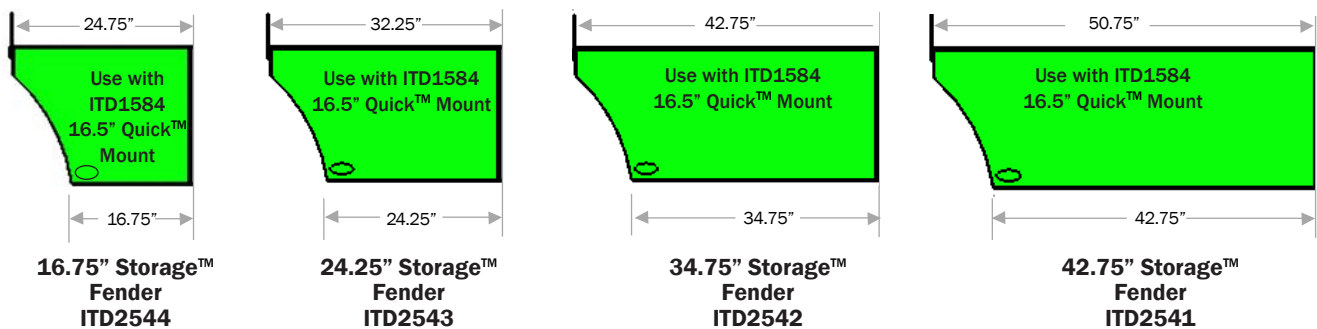

Part Number	Description	Bottom	Top	Height
ITD2541	Storage™ Fender Set 42.75" (includes 1R & 1L fender with SS Panels installed)	42.75"	50.75"	18.25"
ITD1541 (R-L)	Storage™ Fender 42.75" (with SS Panels installed, Specify Right or Left Fender)	42.75"	50.75"	18.25"
Replacement Parts for 42.75" Storage™ Fenders				
ITD4600 (R-L)	42.75" Stainless Steel Panel (Specify Right or Left Fender)	42.75"	50.75"	18.25"
ITD2542	Storage™ Fender Set 34.75" (includes 1R & 1L fender with SS Panels installed)	34.75"	42.75"	18.25"
ITD1542 (R-L)	Storage™ Fender 34.75" (with SS Panels installed, Specify Right or Left Fender)	34.75"	42.75"	18.25"
Replacement Parts for 34.75" Storage™ Fenders				
ITD4601 (R-L)	34.75" Stainless Steel Panel (Specify Right or Left Fender)	34.75"	42.75"	18.25"
ITD2543	Storage™ Fender Set 24.25" (includes 1R & 1L fender with SS Panels installed)	24.25"	32.25"	18.25"
ITD1543 (R-L)	Storage™ Fender 24.25" (with SS Panels installed, Specify Right or Left Fender)	24.25"	32.25"	18.25"
Replacement Parts for 24.25" Storage™ Fenders				
ITD4602 (R-L)	24.25" Stainless Steel Panel (Specify Right or Left Fender)	24.25"	32.25"	18.25"
ITD2544	Storage™ Fender Set 16.75" (includes 1R & 1L fender with SS Panels installed)	16.75"	24.75"	18.25"
ITD1544 (R-L)	Storage™ Fender 16.75" (with SS Panels installed, Specify Right or Left Fender)	16.75"	24.75"	18.25"
Replacement Parts for 16.75" Storage™ Fenders				
ITD4603 (R-L)	16.75" Stainless Steel Panel (Specify Right or Left Fender)	16.75"	24.75"	18.25"
General Replacement Parts				
ITD7117	Rubber Guard for all storage™ fenders			
ITD6331	Rubber Guard backing plate for all storage™ fenders