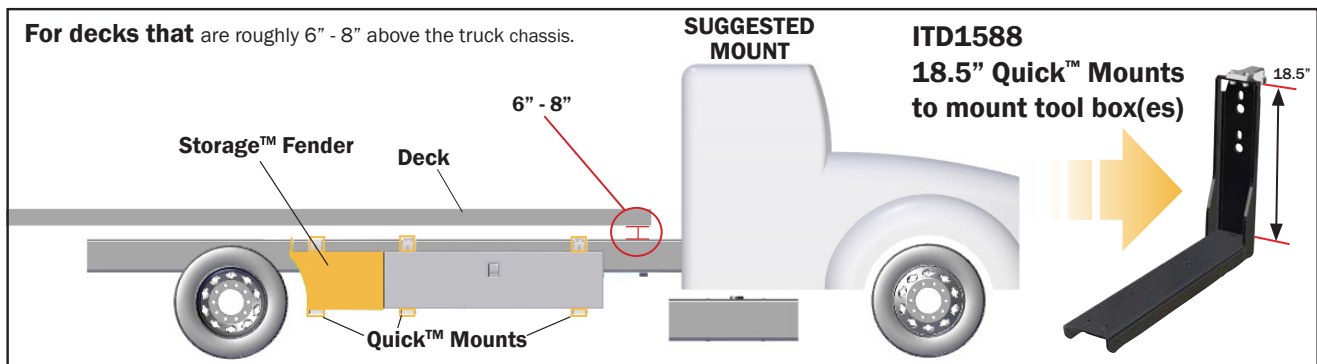

Part Number	Description	Bottom	Top	Height
ITD2591	Storage™ Fender Set 42.75" (includes 1R & 1L fender with SS Panels installed)	42.75"	50.625"	18.25"
ITD1591 (R-L)	Storage™ Fender 42.75" (with SS Panels installed, Specify Right or Left Fender)	42.75"	50.625"	18.25"
Replacement Parts for 42.75" Storage™ Fenders				
ITD4622 (R-L)	42.75" Stainless Steel Panel (Specify Right or Left Fender)	42.75"	50.625"	18.25"
ITD2592	Storage™ Fender Set 34.75" (includes 1R & 1L fender with SS Panels installed)	34.75"	42.625"	18.25"
ITD1592 (R-L)	Storage™ Fender 34.75" (with SS Panels installed, Specify Right or Left Fender)	34.75"	42.625"	18.25"
Replacement Parts for 34.75" Storage™ Fenders				
ITD4623 (R-L)	34.75" Stainless Steel Panel (Specify Right or Left Fender)	34.75"	42.625"	18.25"
ITD2593	Storage™ Fender Set 24.25" (includes 1R & 1L fender with SS Panels installed)	24.25"	32.125"	18.25"
ITD1593 (R-L)	Storage™ Fender 24.25" (with SS Panels installed, Specify Right or Left Fender)	24.25"	32.125"	18.25"
Replacement Parts for 24.25" Storage™ Fenders				
ITD4624 (R-L)	24.25" Stainless Steel Panel (Specify Right or Left Fender)	24.25"	32.125"	18.25"
ITD2594	Storage™ Fender Set 16.75" (includes 1R & 1L fender with SS Panels installed)	16.75"	24.625"	18.25"
ITD1594 (R-L)	Storage™ Fender 16.75" (with SS Panels installed, Specify Right or Left Fender)	16.75"	24.625"	18.25"
Replacement Parts for 16.75" Storage™ Fenders				
ITD4625 (R-L)	16.75" Stainless Steel Panel (Specify Right or Left Fender)	16.75"	24.625"	18.25"
General Replacement Parts				
ITD7117	Rubber Guard for all storage™ fenders			
ITD6331	Rubber Guard backing plate for all storage™ fenders