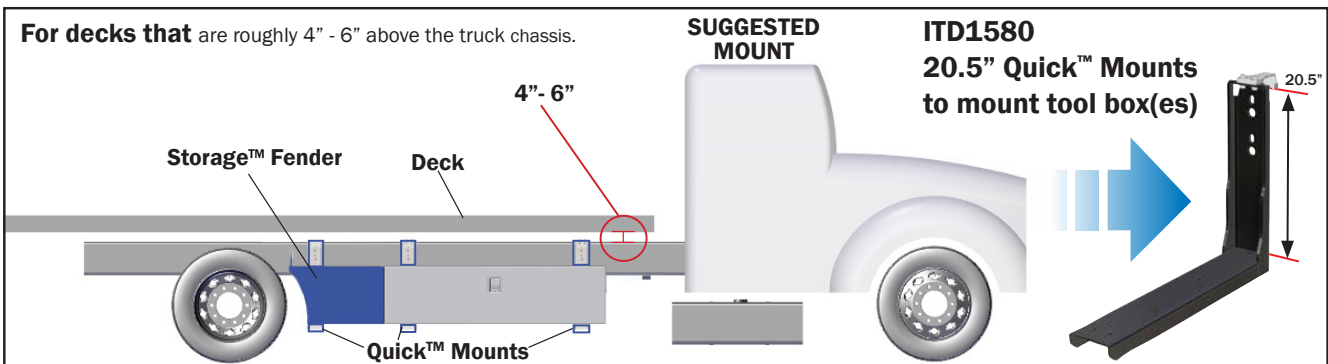

Storage™ Fenders for use with 20.5" Quick™ Mount (ITD1580)

Part Number	Description	Bottom	Top	Height
ITD2333	Storage™ Fender Set 42.75" (includes 1R & 1L fender with SS Panels installed)	42.75"	48"	18.25"
ITD1333 (R-L)	Storage™ Fender 42.75" (with SS Panels installed, Specify Right or Left Fender)	42.75"	48"	18.25"
Replacement Parts for 42.75" Storage™ Fenders				
ITD1335 (R-L)	42.75" Stainless Steel Panel (Specify Right or Left Fender)	42.75"	48"	18.25"
ITD2329	Storage™ Fender Set 34.75" (includes 1R & 1L fender with SS Panels installed)	34.75"	40"	18.25"
ITD1329 (R-L)	Storage™ Fender 34.75" (with SS Panels installed, Specify Right or Left Fender)	34.75"	40"	18.25"
Replacement Parts for 34.75" Storage™ Fenders				
ITD1334 (R-L)	34.75" Stainless Steel Panel (Specify Right or Left Fender)	34.75"	40"	18.25"
ITD2327	Storage™ Fender Set 24.25" (includes 1R & 1L fender with SS Panels installed)	24.25"	29.5"	18.25"
ITD1327 (R-L)	Storage™ Fender 24.25" (with SS Panels installed, Specify Right or Left Fender)	24.25"	29.5"	18.25"
Replacement Parts for 24.25" Storage™ Fenders				
ITD1308 (R-L)	24.25" Stainless Steel Panel (Specify Right or Left Fender)	24.25"	29.5"	18.25"
ITD2328	Storage™ Fender Set 16.75" (includes 1R & 1L fender with SS Panels installed)	16.75"	22"	18.25"
ITD1328 (R-L)	Storage™ Fender 16.75" (with SS Panels installed, Specify Right or Left Fender)	16.75"	22"	18.25"
Replacement Parts for 16.75" Storage™ Fenders				
ITD1332 (R-L)	16.75" Stainless Steel Panel (Specify Right or Left Fender)	16.75"	22"	18.25"
General Replacement Parts				
ITD7117	Rubber Guard for all storage™ fenders			
ITD6331	Rubber Guard backing plate for all storage™ fenders			