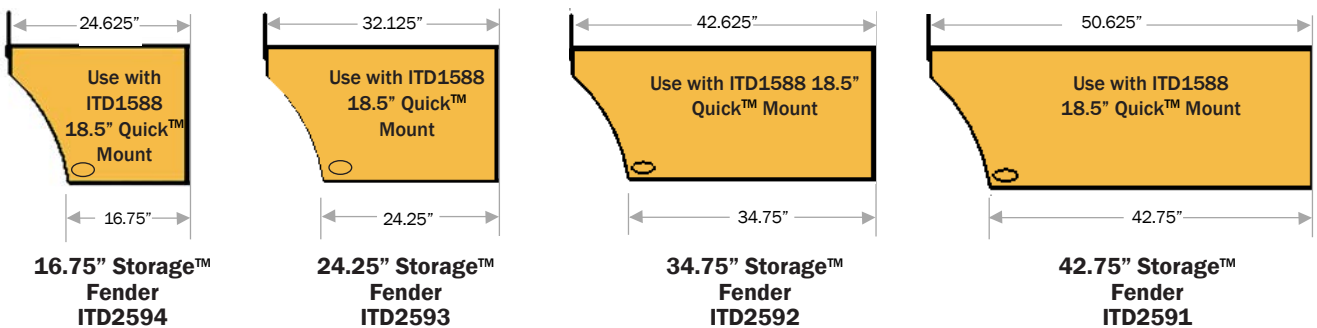

Part Number	Description	Bottom	Top	Height
ITD2591	Storage™ Fender Set 42.75" (includes 1R & 1L fender with SS Panels installed)	42.75"	50.625"	18.25"
ITD1591 (R-L)	Storage™ Fender 42.75" (with SS Panels installed, Specify Right or Left Fender)	42.75"	50.625"	18.25"
Replacement Parts for 42.75" Storage™ Fenders				
ITD4622 (R-L)	42.75" Stainless Steel Panel (Specify Right or Left Fender)	42.75"	50.625"	18.25"
ITD2592	Storage™ Fender Set 34.75" (includes 1R & 1L fender with SS Panels installed)	34.75"	42.625"	18.25"
ITD1592 (R-L)	Storage™ Fender 34.75" (with SS Panels installed, Specify Right or Left Fender)	34.75"	42.625"	18.25"
Replacement Parts for 34.75" Storage™ Fenders				
ITD4623 (R-L)	34.75" Stainless Steel Panel (Specify Right or Left Fender)	34.75"	42.625"	18.25"
ITD2593	Storage™ Fender Set 24.25" (includes 1R & 1L fender with SS Panels installed)	24.25"	32.125"	18.25"
ITD1593 (R-L)	Storage™ Fender 24.25" (with SS Panels installed, Specify Right or Left Fender)	24.25"	32.125"	18.25"
Replacement Parts for 24.25" Storage™ Fenders				
ITD4624 (R-L)	24.25" Stainless Steel Panel (Specify Right or Left Fender)	24.25"	32.125"	18.25"
ITD2594	Storage™ Fender Set 16.75" (includes 1R & 1L fender with SS Panels installed)	16.75"	24.625"	18.25"
ITD1594 (R-L)	Storage™ Fender 16.75" (with SS Panels installed, Specify Right or Left Fender)	16.75"	24.625"	18.25"
Replacement Parts for 16.75" Storage™ Fenders				
ITD4625 (R-L)	16.75" Stainless Steel Panel (Specify Right or Left Fender)	16.75"	24.625"	18.25"
General Replacement Parts				
ITD7117	Rubber Guard for all storage™ fenders			
ITD6331	Rubber Guard backing plate for all storage™ fenders