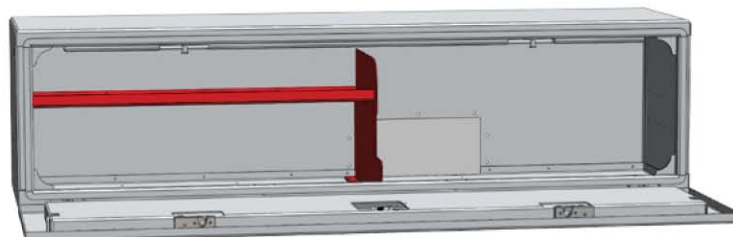

70" PRO SERIES™ TOOL BOX

This is our big boy at 70" long, 18" deep and 18" tall you have one of the largest boxes in the industry. We were still able to use a single door handle on such a large tool box door by looking to the automotive industry. We install two rotary strikers inside of the door to keep the door closed and sealed from the weather. Our 70" Aluminum Box comes with two oval light mounting brackets already installed. Like all of our Pro Series™ Tool Boxes, the 70" comes pre-drilled for most In The Ditch™ accessories.

Smart Part Number Kits

ITD1570
This 70" Pro Series™ Tool Box comes with the box only. No accessory products will be installed or included.

ITD1570-HS **Pre-Installed Accessories**
Includes:
ITD1570 70" Pro Series™ Tool Box
ITD1341 Pre-Installed 70" **Half Shelf**

48" PRO SERIES™ TOOL BOX

The 48" Pro Series™ Tool Box has proven to be the right sized box for many applications. At 48" long, 18" tall and 18" deep you get lots of storage in a box that will fit just about anywhere. This box comes with a single latch but has two internal rotary door strikers to keep the door securely closed and sealed from the weather. This 48" tool box also comes with one oval light mounting bracket already installed. Like all of our Pro Series™ Tool Boxes this aluminum box has a replaceable stainless steel front and is pre-drilled for most In The Ditch™ accessories.