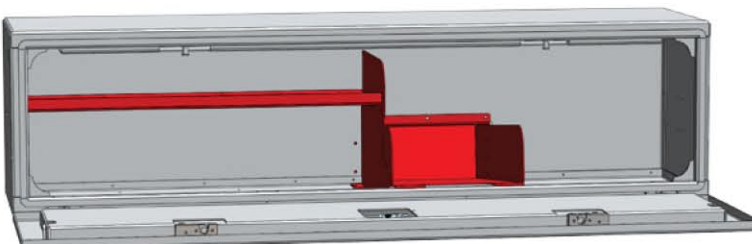

70" PRO SERIES™ TOOL BOX

This is our big boy at 70" long, 18" deep and 18" tall you have one of the largest boxes in the industry. We were still able to use a single door handle on such a large tool box door by looking to the automotive industry. We install two rotary strikers inside of the door to keep the door closed and sealed from the weather. Our 70" Aluminum Box comes with two oval light mounting brackets already installed. Like all of our Pro Series™ Tool Boxes, the 70" comes pre-drilled for most In The Ditch™ accessories.

Smart Part Number Kits

ITD1570
This 70" Pro Series™ Tool Box comes with the box only. No accessory products will be installed or included.

ITD1570-HS **Pre-Installed Accessories**
Includes:
ITD1570 70" Pro Series™ Tool Box
ITD1341 Pre-Installed 70" **Half Shelf**

ITD1570-FS **Pre-Installed Accessories**
Includes:
ITD1570 70" Pro Series™ Tool Box
ITD1286 Pre-Installed 70" **Full Shelf**

ITD1570-HS-JB **Pre-Installed Accessories**
Includes:
ITD1570 70" Pro Series™ Tool Box
ITD1341 Pre-Installed 70" **Half Shelf**
ITD1284 Slide In **Jack Bracket**

48" PRO SERIES™ TOOL BOX

The 48" Pro Series™ Tool Box has proven to be the right sized box for many applications. At 48" long, 18" tall and 18" deep you get lots of storage in a box that will fit just about anywhere. This box comes with a single latch but has two internal rotary door strikers to keep the door securely closed and sealed from the weather. This 48" tool box also comes with one oval light mounting bracket already installed. Like all of our Pro Series™ Tool Boxes this aluminum box has a replaceable stainless steel front and is pre-drilled for most In The Ditch™ accessories.