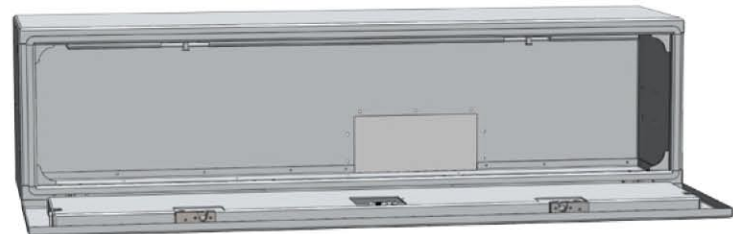

70" PRO SERIES™ TOOL BOX

This is our big boy at 70" long, 18" deep and 18" tall you have one of the largest boxes in the industry. We were still able to use a single door handle on such a large tool box door by looking to the automotive industry. We install two rotary strikers inside of the door to keep the door closed and sealed from the weather. Our 70" Aluminum Box comes with two oval light mounting brackets already installed. Like all of our Pro Series™ Tool Boxes, the 70" comes pre-drilled for most In The Ditch™ accessories.

Smart Part Number Kits

ITD1570
This 70" Pro Series™ Tool Box comes with the box only. No accessory products will be installed or included.

ITD1570-HS **Pre-Installed Accessories**
Includes:
ITD1570 70" Pro Series™ Tool Box
ITD1341 Pre-Installed 70" **Half Shelf**

48" PRO SERIES™ TOOL BOX

The 48" Pro Series™ Tool Box has proven to be the right sized box for many applications. At 48" long, 18" tall and 18" deep you get lots of storage in a box that will fit just about anywhere. This box comes with a single latch but has two internal rotary door strikers to keep the door securely closed and sealed from the weather. This 48" tool box also comes with one oval light mounting bracket already installed. Like all of our Pro Series™ Tool Boxes this aluminum box has a replaceable stainless steel front and is pre-drilled for most In The Ditch™ accessories.