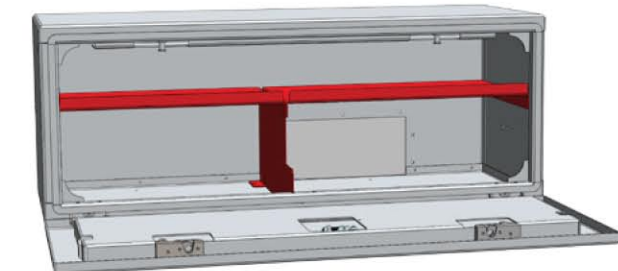

70" PRO SERIES™ TOOL BOX

This is our big boy at 70" long, 18" deep and 18" tall you have one of the largest boxes in the industry. We were still able to use a single door handle on such a large tool box door by looking to the automotive industry. We install two rotary strikers inside of the door to keep the door closed and sealed from the weather. Our 70" Aluminum Box comes with two oval light mounting brackets already installed. Like all of our Pro Series™ Tool Boxes, the 70" comes pre-drilled for most In The Ditch™ accessories.

48" PRO SERIES™ TOOL BOX

The 48" Pro Series™ Tool Box has proven to be the right sized box for many applications. At 48" long, 18" tall and 18" deep you get lots of storage in a box that will fit just about anywhere. This box comes with a single latch but has two internal rotary door strikers to keep the door securely closed and sealed from the weather. This 48" tool box also comes with one oval light mounting bracket already installed. Like all of our Pro Series™ Tool Boxes this aluminum box has a replaceable stainless steel front and is pre-drilled for most In The Ditch™ accessories.

Smart Part Number Kits

ITD1548
This 48" Pro Series™ Tool Box comes with the box only. No accessory products will be installed or included.

ITD1548-HS **Pre-Installed Accessories**
Includes:
ITD1548 48" Pro Series™ Tool Box
ITD1342 Pre-Installed 48" **Half Shelf**