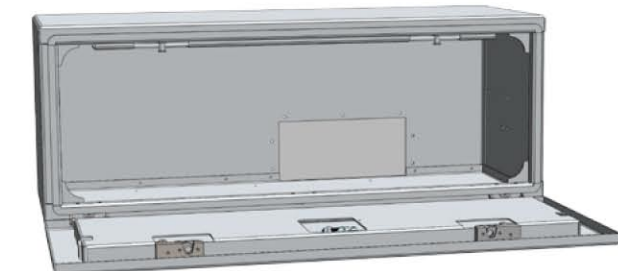

Smart Part Number Kits

ITD1548
This 48" Pro Series™ Tool Box comes with the box only. No accessory products will be installed or included.