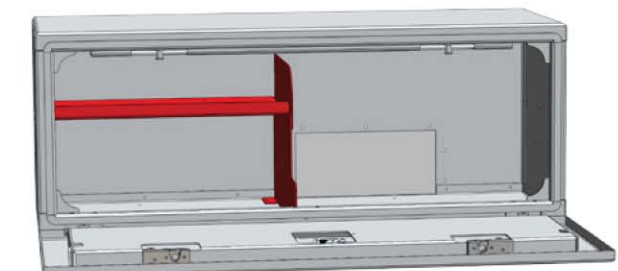

70" PRO SERIES™ TOOL BOX

This is our big boy at 70" long, 18" deep and 18" tall you have one of the largest boxes in the industry. We were still able to use a single door handle on such a large tool box door by looking to the automotive industry. We install two rotary strikers inside of the door to keep the door closed and sealed from the weather. Our 70" Aluminum Box comes with two oval light mounting brackets already installed. Like all of our Pro Series™ Tool Boxes, the 70" comes pre-drilled for most In The Ditch™ accessories.

48" PRO SERIES™ TOOL BOX

The 48" Pro Series™ Tool Box has proven to be the right sized box for many applications. At 48" long, 18" tall and 18" deep you get lots of storage in a box that will fit just about anywhere. This box comes with a single latch but has two internal rotary door strikers to keep the door securely closed and sealed from the weather. This 48" tool box also comes with one oval light mounting bracket already installed. Like all of our Pro Series™ Tool Boxes this aluminum box has a replaceable stainless steel front and is pre-drilled for most In The Ditch™ accessories.

Smart Part Number Kits

ITD1548
This 48" Pro Series™ Tool Box comes with the box only. No accessory products will be installed or included.

ITD1548-HS **Pre-Installed Accessories**
Includes:
ITD1548 48" Pro Series™ Tool Box
ITD1342 Pre-Installed 48" **Half Shelf**