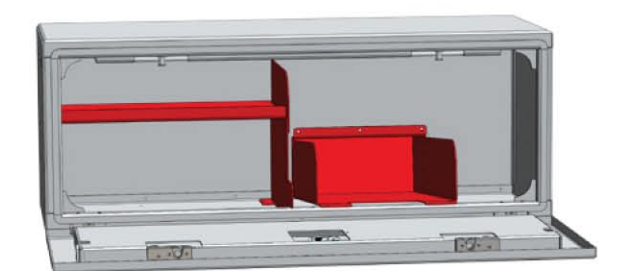

70" PRO SERIES™ TOOL BOX

This is our big boy at 70" long, 18" deep and 18" tall you have one of the largest boxes in the industry. We were still able to use a single door handle on such a large tool box door by looking to the automotive industry. We install two rotary strikers inside of the door to keep the door closed and sealed from the weather. Our 70" Aluminum Box comes with two oval light mounting brackets already installed. Like all of our Pro Series™ Tool Boxes, the 70" comes pre-drilled for most In The Ditch™ accessories.

48" PRO SERIES™ TOOL BOX

The 48" Pro Series™ Tool Box has proven to be the right sized box for many applications. At 48" long, 18" tall and 18" deep you get lots of storage in a box that will fit just about anywhere. This box comes with a single latch but has two internal rotary door strikers to keep the door securely closed and sealed from the weather. This 48" tool box also comes with one oval light mounting bracket already installed. Like all of our Pro Series™ Tool Boxes this aluminum box has a replaceable stainless steel front and is pre-drilled for most In The Ditch™ accessories.

Smart Part Number Kits

ITD1548
This 48" Pro Series™ Tool Box comes with the box only. No accessory products will be installed or included.

ITD1548-HS **Pre-Installed Accessories**
Includes:
ITD1548 48" Pro Series™ Tool Box
ITD1342 Pre-Installed 48" **Half Shelf**

ITD1548-FS **Pre-Installed Accessories**
Includes:
ITD1548 48" Pro Series™ Tool Box
ITD1287 Pre-Installed 48" **Full Shelf**

ITD1548-HS-JB **Pre-Installed Accessories**
Includes:
ITD1548 48" Pro Series™ Tool Box
ITD1342 Pre-Installed 48" **Half Shelf**
ITD1284 Slide In **Jack Bracket**