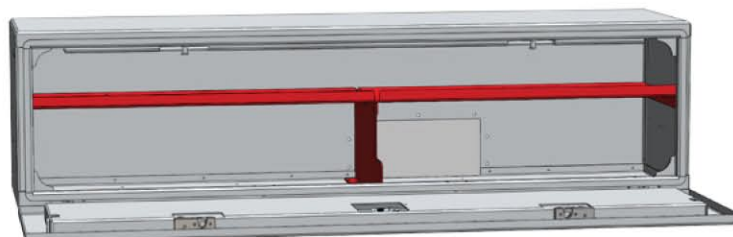

70" PRO SERIES™ TOOL BOX

This is our big boy at 70" long, 18" deep and 18" tall you have one of the largest boxes in the industry. We were still able to use a single door handle on such a large tool box door by looking to the automotive industry. We install two rotary strikers inside of the door to keep the door closed and sealed from the weather. Our 70" Aluminum Box comes with two oval light mounting brackets already installed. Like all of our Pro Series™ Tool Boxes, the 70" comes pre-drilled for most In The Ditch™ accessories.

Smart Part Number Kits

ITD1570
This 70" Pro Series™ Tool Box comes with the box only. No accessory products will be installed or included.

ITD1570-HS **Pre-Installed Accessories**
Includes:
ITD1570 70" Pro Series™ Tool Box
ITD1341 Pre-Installed 70" **Half Shelf**

48" PRO SERIES™ TOOL BOX

The 48" Pro Series™ Tool Box has proven to be the right sized box for many applications. At 48" long, 18" tall and 18" deep you get lots of storage in a box that will fit just about anywhere. This box comes with a single latch but has two internal rotary door strikers to keep the door securely closed and sealed from the weather. This 48" tool box also comes with one oval light mounting bracket already installed. Like all of our Pro Series™ Tool Boxes this aluminum box has a replaceable stainless steel front and is pre-drilled for most In The Ditch™ accessories.