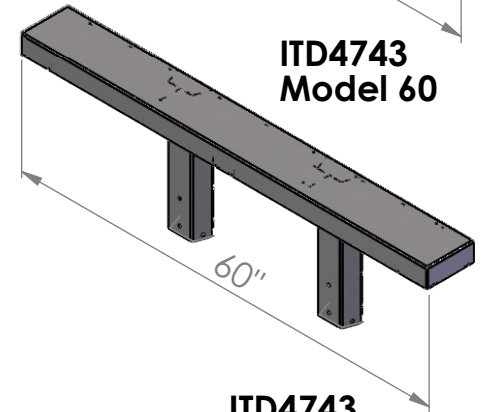

Replacement Parts

ITEM NO.	PART NUMBER	QTY.
1	3/8"-16 x 1" Stainless Steel Hex Bolt	12
2	3/8" Stainless Steel Flat Washer	24
3	3/8"-16 Stainless Steel Hex Nut	12

Inventive LLC	
In The Ditch Towing Products	
DESCRIPTION Adjustable Height Light Bars	
PART NO. ITD4739 - ITD4743 - ITD4747	
WEIGHT N/A LBS	