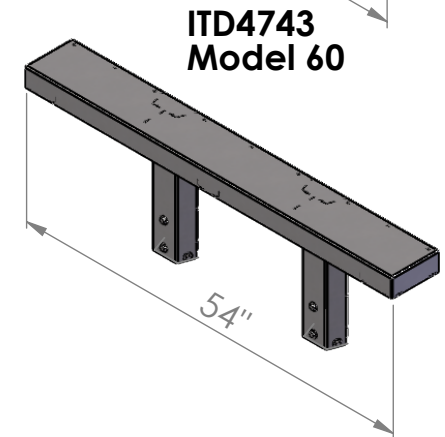

Replacement Parts

ITEM NO.	PART NUMBER	QTY.
1	3/8"-16 x 1" Stainless Steel Hex Bolt	12
2	3/8" Stainless Steel Flat Washer	24
3	3/8"-16 Stainless Steel Hex Nut	12

Inventive LLC	
In The Ditch Towing Products	
DESCRIPTION Adjustable Height Light Bars	
PART NO. ITD4739 - ITD4743 - ITD4747	
WEIGHT N/A LBS	