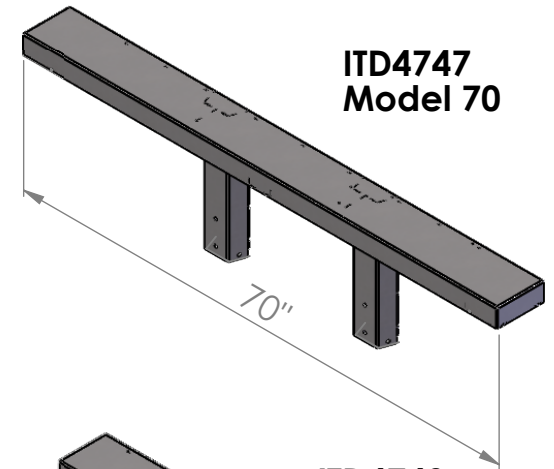

Replacement Parts

ITEM NO.	PART NUMBER	QTY.
1	3/8"-16 x 1" Stainless Steel Hex Bolt	12
2	3/8" Stainless Steel Flat Washer	24
3	3/8"-16 Stainless Steel Hex Nut	12

Inventive LLC	
In The Ditch Towing Products	
DESCRIPTION Adjustable Height Light Bars	
PART NO. ITD4739 - ITD4743 - ITD4747	
WEIGHT N/A LBS	