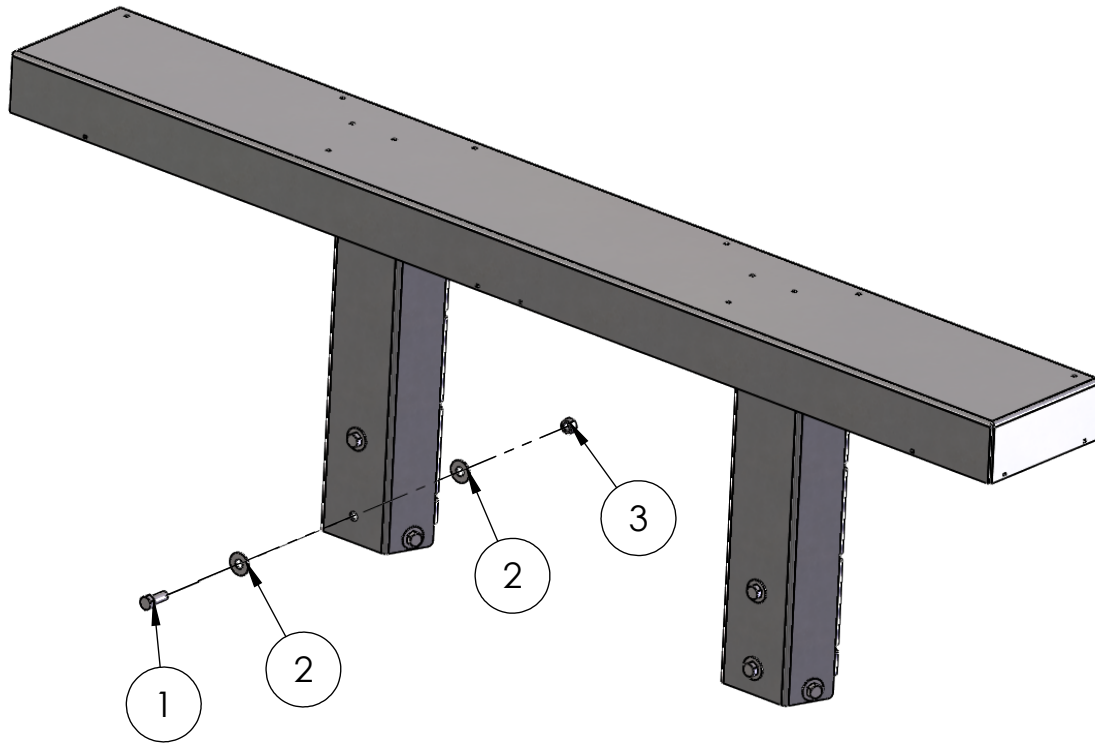

Replacement Parts

ITEM NO.	PART NUMBER	QTY.
1	3/8"-16 x 1" Stainless Steel Hex Bolt	12
2	3/8" Stainless Steel Flat Washer	24
3	3/8"-16 Stainless Steel Hex Nut	12

Inventive LLC	
In The Ditch Towing Products	
DESCRIPTION Adjustable Height Light Bars	
PART NO. ITD4739 - ITD4743 - ITD4747	
WEIGHT N/A LBS	