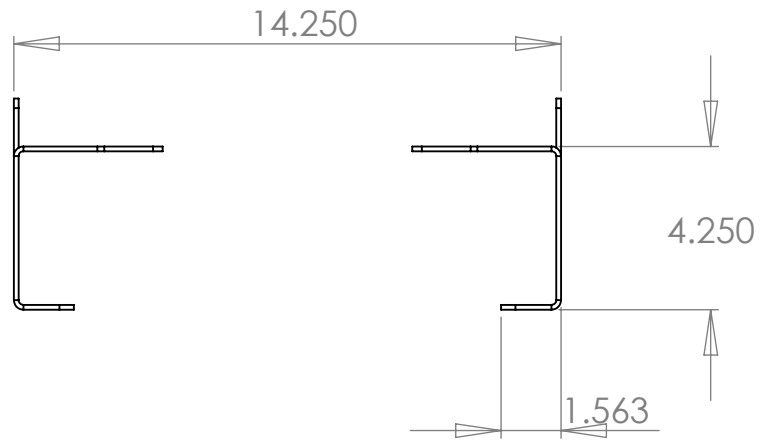

REV.	DESCRIPTION	DATE	APPROVED
------	-------------	------	----------

Inventive LLC	
In The Ditch Towing Products	
DESCRIPTION Adjustable Trash Can_Bucket Mount	
PART NO. ITD1598	
WEIGHT 1.28 LBS	