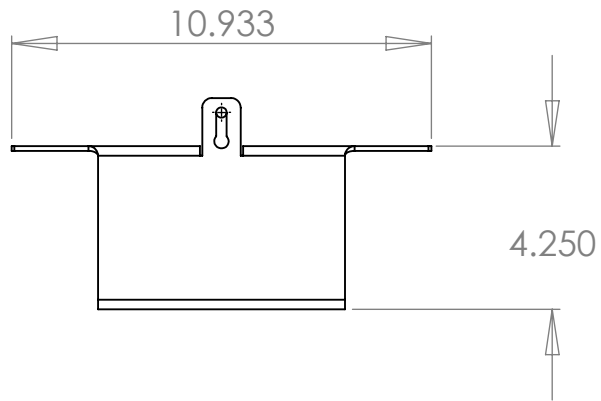

REV.	DESCRIPTION	DATE	APPROVED
------	-------------	------	----------

Inventive LLC	
In The Ditch Towing Products	
DESCRIPTION Adjustable Trash Can_Bucket Mount	
PART NO. ITD1598	
WEIGHT 1.28 LBS	